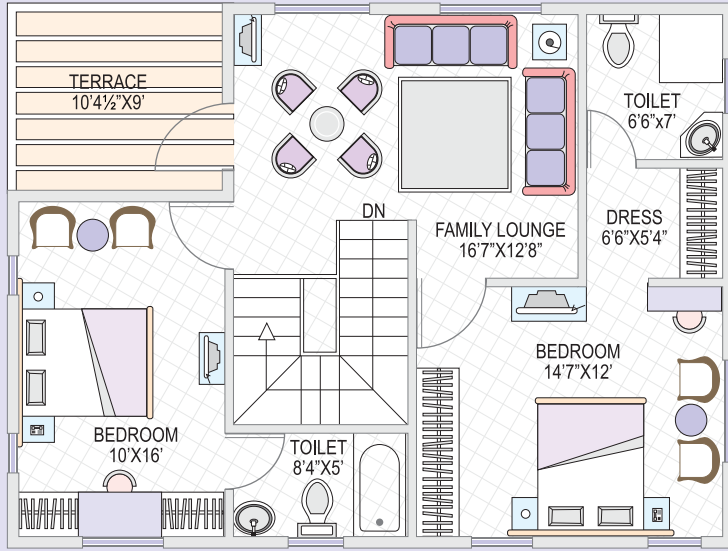

bloomdale

SHAMIRPET, HYDERABAD

TYPE - A (3BHK DUPLEX)

TOTAL AREA : 1,940 Sft.

FIRST FLOOR

GROUND FLOOR