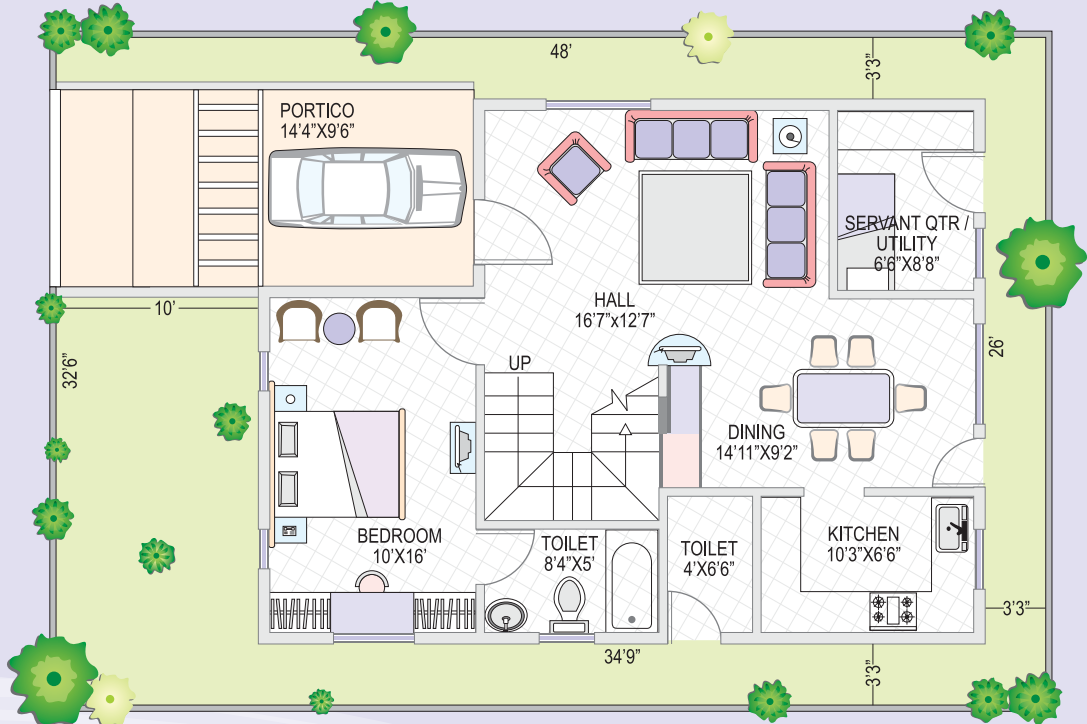

bloomdale

SHAMIRPET, HYDERABAD

TYPE - A (3BHK DUPLEX)

TOTAL AREA : 1,940 Sft.

FIRST FLOOR

GROUND FLOOR